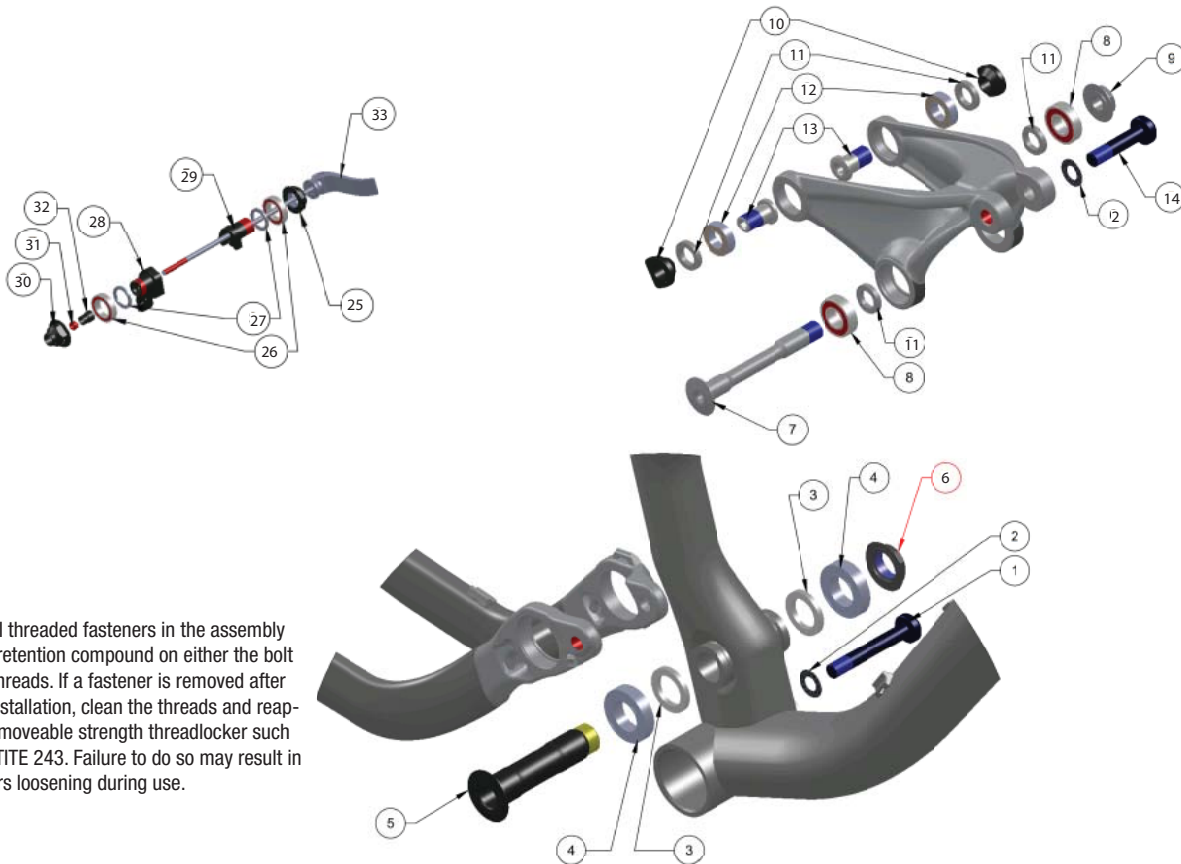

Service Information

2013 Fuel EX 4 Suspension Assembly

Note: All threaded fasteners in the assembly have a retention compound on either the bolt or nut threads. If a fastener is removed after initial installation, clean the threads and reapply a removeable strength threadlocker such as LOCTITE 243. Failure to do so may result in fasteners loosening during use.

Parts for 2013 Fuel EX 4 Assembly				
Item Number	Part Number	Description	Assembly Details	QTY
1	W282876	Bolt, M8x1.25x54mm	Torque to 85 IN-LBS	1
2	W275702	Washer, I.D. 8.2mm, O.D. 10.0mm, Th 0.4mm		1
3	W292095*	Washer, I.D. 17.0mm, O.D. 25.0mm, Th 3.0mm		2
4	W272452*	Cartridge Bearing, 6903-2RS O.D. 30mm, I.D. 17mm, W 7mm		2
5	W290375*	Axle, M10x1.5x73.6mm, 17mm O.D. Shaft		1
6	W290376*	Nut, M16x1.5, 7mm Thick, 20mm Flats	Torque to 300 IN-LBS	1
7	W291021	Axle, M10x1.5x84mm		1
8	W275322	Cartridge Bearing, 6900-2RS O.D. 22mm, I.D. 10mm, W 6mm		2
9	W284029	Nut, M10x1.5, 7.0mm Thick, ??mm Flats	Torque to 150 IN-LBS	1
10	W291639	Nut, M10x1.5, 7.5mm Thick, Mates to seat stay	Torque to 90 IN-LBS	2
11	279752	Washer, I.D. 10.0mm, O.D. 18.0mm, Th 2.5mm		4
12	293466	Cartridge Bearing, 6800-2RS O.D. 19mm, I.D. 10mm, W 5mm		2
13	W292129	Axle, M10x1.0x17mm		2
14	286119	Bolt, M8x1.25x36mm	Torque to 85 IN-LBS	1
25	W301803**	Nut, ABP Convert Pivot, M17x1.0, 23mm Flats	Torque to 200 IN-LBS	1
26	W305083**	Cartridge Bearing, MR1728LLU, O.D. 28mm, I.D. 17mm, W 6mm		2
27	W306006**	Washer, I.D. 17.0mm, O.D. 22.5mm, Th 2.0mm		2
28	W304639**	ABP Convert Pivot Bolt, Drive side for 135x5mm axle, M17x1.0 external thread, M10x1.0 der hanger thread		1
29	W304640**	ABP Convert Pivot Bolt, Non-drive side for 135x5mm axle, M17x1.0 external thread		1
30	W305084**	Nut, ABP Convert Pivot, M17x1.0, Drive-side 135x5 axle, 20mm Flats	Torque to 200 IN-LBS	1
31	W295905**	Skewer Nut Nylon Insert 5mm		1
32	W304517**	Nut, ABP Skewer Nut		1
33	W306634	Skewer, ABP Race Black Lever 197mm		1
	*427337	Technical Trail/ All Mountain Main Pivot Kit, includes all items marked with *		
	**427344	ABP Convert 135x5 Pivot Kit, includes all items marked with **		
	427343	ABP Convert Pivot Kit